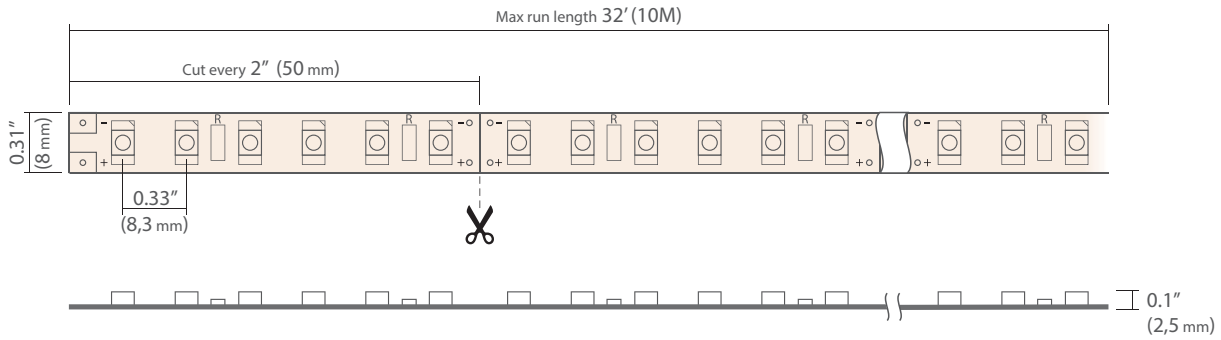

# Flexible LED Strip 14.4 Watt / M, 24 V

Product code No.	Color Temp.	Watts/ Meter Watts/ Foot	LEDs/ Meter LEDs/ Foot	Lumens / Meter Lumens/ Foot	CRI	LED Chip Type	Beam Angle	Input Voltage
<b>K-27-1275-24V</b>	2700K	14.4 W/M 4.5 W/F	120 LEDs/M 38 LEDs/F	1200 L/M 375 L/F	90+	Epistar 2835	120°	24V
<b>K-30-1275-24V</b>	3000K	14.4 W/M 4.5 W/F	120 LEDs/M 38 LEDs/F	1200 L/M 375 L/F	90+	Epistar 2835	120°	24V
<b>K-35-1275-24V</b>	3500K	14.4 W/M 4.5 W/F	120 LEDs/M 38 LEDs/F	1320 L/M 412 L/F	90+	Epistar 2835	120°	24V
<b>K-40-1275-24V</b>	4000K	14.4 W/M 4.5 W/F	120 LEDs/M 38 LEDs/F	1440 L/M 450 L/F	90+	Epistar 2835	120°	24V

## Wire Options:

36"-72" wire leads (20 gauge jacketed wire)